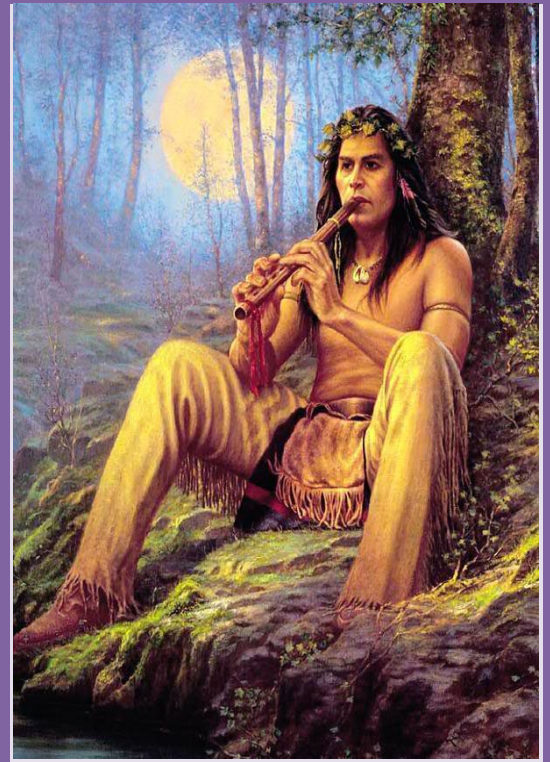

43 *Om*

42 *History*

Spirit of the Snowy Owl

Artist Cindy McClure looked to a Native American tale of love eternal for inspiration for this portrait of a lovely maiden and her winged companion. More than 1,100 beads adorn her faux buckskin dress. Porcelain, 18" high. With sculpted owl and doll stand. Item #38059 \$129.99 or 5 monthly payments of \$26.00

41 *Animal Spirit*

40

Family

39

Rebirth

38

Wisdom

37

Nature

36

Naisha

35

Running Horse

34

Eagle Feather

33