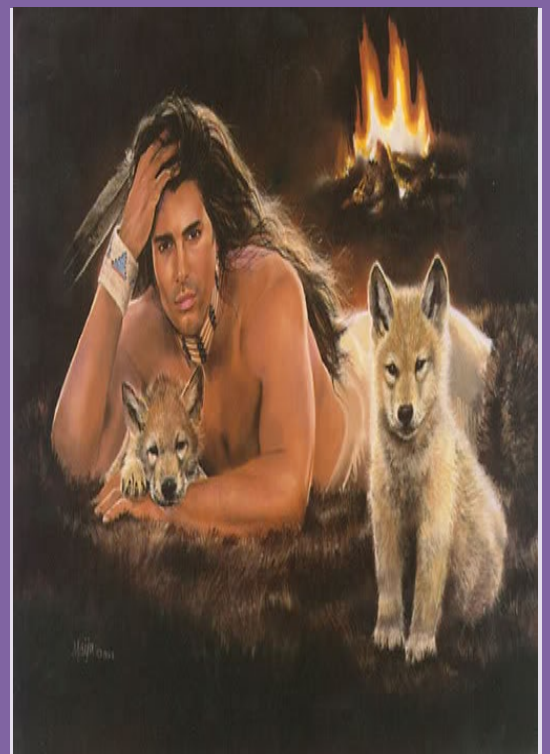

43 *Om*

42 *History*

Spirit of the Snowy Owl

Artist Cindy McClure looked to a Native American tale of love eternal for inspiration for this portrait of a lovely maiden and her winged companion. More than 1,100 beads adorn her faux buckskin dress. Porcelain, 18" high. With sculpted owl and doll stand. Item #38059 \$129.99 or 5 monthly payments of \$26.00

41 *Animal Spirit*

40

Family

39

Rebirth

38

Wisdom

37

Nature

36

Naisha

35

Running Horse

34

Eagle Feather

33